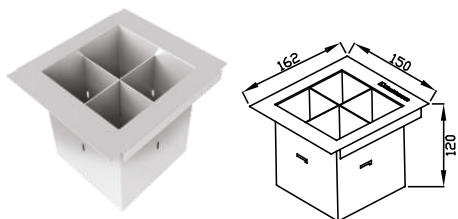

ACESSÓRIOS AVULSOS

ESCORREDOR PROFUNDO
REF. 20.04.00113 • 300 mm

PORTA-POTES/MINI-HORTA
REF. 20.04.00114 • 150 mm

ESCORREDOR 150
REF. 20.04.00115 • 150 mm

ESCORREDOR 300
REF. 20.04.00116 • 300 mm

PORTA-TALHERES
REF. 20.04.00117 • 150 mm