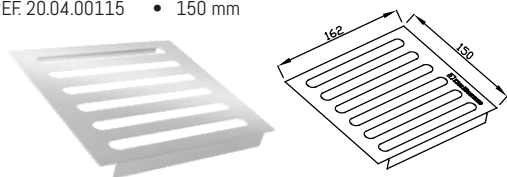

ACESSÓRIOS AVULSOS

ESCORREDOR PROFUNDO
REF. 20.04.00113 • 300 mm

PORTA-POTES/MINI-HORTA
REF. 20.04.00114 • 150 mm

ESCORREDOR 150
REF. 20.04.00115 • 150 mm

ESCORREDOR 300
REF. 20.04.00116 • 300 mm

PORTA-TALHERES
REF. 20.04.00117 • 150 mm