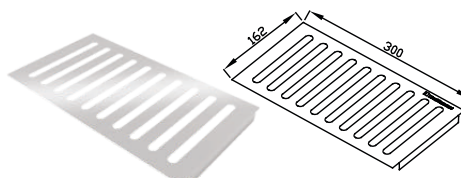

ACESSÓRIOS AVULSOS

ESCORREDOR PROFUNDO
REF. 20.04.00113 • 300 mm

PORTA-POTES/MINI-HORTA
REF. 20.04.00114 • 150 mm

ESCORREDOR 150
REF. 20.04.00115 • 150 mm

ESCORREDOR 300
REF. 20.04.00116 • 300 mm

PORTA-TALHERES
REF. 20.04.00117 • 150 mm