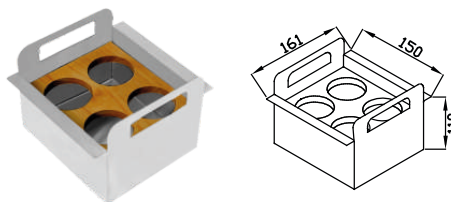

PORTA CONDIMENTOS 150
NÃO ACOMPANHA FRASCOS
REF. 20.04.00144 • 150 mm